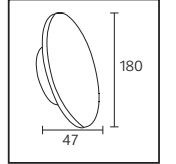

İŞIK RENGİ AYARLANABİLİR

VOLCANO 3 CCT

Model	Kod	Watt	Fiyat	Koli İçi	Lümen	Renk	İşık Rengi
VOLCANO 3 CCT	076-119-0012-0009	12 W	18,89 $	20	1200 lm	BEYAZ	3 CCT
VOLCANO 3 CCT	076-119-0012-0109	12 W	18,89 $	20	1200 lm	SİYAH	3 CCT

PLASTİK

DONUT

Model	Kod	Watt	Fiyat	Koli İçi	Lümen	Renk	İşık Rengi
DONUT-10	076-099-0010-0104	10 W	17,17 $	40	700 lm	SİYAH	3000K

PLASTİK