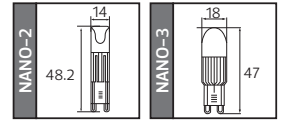

MEGA SERİSİ

Model	Kod	Watt	Fiyat	Koli İçi	Lümen	Işık Rengi
MEGA-3	001-011-0003-0001	3 W	5,00 $	200	240 lm	2700K
MEGA-3	001-011-0003-0003	3 W	5,00 $	200	240 lm	6400K
MEGA-5	001-011-0005-0001	5 W	6,70 $	200	390 lm	2700K
MEGA-5	001-011-0005-0003	5 W	6,70 $	200	390 lm	6400K

36,7x18,5x77,0	2,6
36,7x18,5x77,0	2,6
25,0x25,0x19,0	4,1
25,0x25,0x19,0	4,1

NANO SERİSİ

Model	Kod	Watt	Fiyat	Koli İçi	Lümen	Işık Rengi
NANO-2 (HL452L)	001-008-0002-0001	1.5 W	1,90 $	200	105 lm	2700K
NANO-2 (HL452L)	001-008-0002-0003	1.5 W	1,90 $	200	105 lm	6400K
NANO-3 (HL453L)	001-008-0003-0001	3 W	3,76 $	200	210 lm	2700K
NANO-3 (HL453L)	001-008-0003-0003	3 W	3,76 $	200	210 lm	6400K

24,0x17,0x24,0	3,0
24,0x17,0x24,0	3,0
24,0x17,0x24,0	4,0
24,0x17,0x24,0	4,0

HL 449L

Model	Kod	Watt	Fiyat	Koli İçi	Lümen	Işık Rengi
HL 449L	LEDLMP-0449025001	2.5 W	1,90 $	216	80 lm	6400K