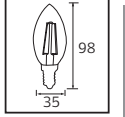

24,0x17,0x24,0	3,0
24,0x17,0x24,0	3,0
24,0x17,0x24,0	4,0
24,0x17,0x24,0	4,0

HL 449L

Model	Kod	Watt	Fiyat	Koli İçi	Lümen	Işık Rengi
HL 449L	LEDLMP-0449025001	2.5 W	1,90 \$	216	80 lm	6400K

FILAMENT CANDLE

Model	Kod	Watt	Fiyat	Koli İçi	Lümen	Işık Rengi
FILAMENT CANDLE-4	001-013-0004-0004	4 W	2,41\$	100	450 lm	3000K
FILAMENT CANDLE-4	001-013-0004-0003	4 W	2,41\$	100	450 lm	6400K
FILAMENT CANDLE-6	001-013-0006-0004	6 W	2,46\$	100	700 lm	3000K
FILAMENT CANDLE-6	001-013-0006-0003	6 W	2,46\$	100	700 lm	6400K