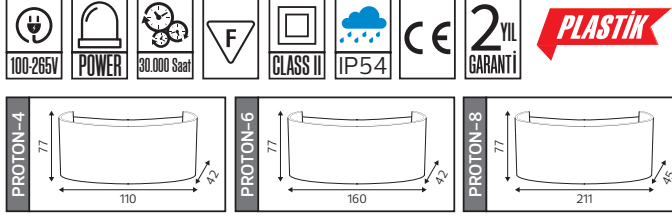

47,5x22,5x28,5	KG 6,3
50,0x25,0x38,0	KG 9,29
45,0x30,0x47,0	KG 12,19

OPERA

Model	Kod	Watt	Fiyat	Koli İçi	Lümen	Renk	Işık Rengi
OPERA-10	076-057-0010-0104	10 W	15,00 \$	40	700 lm	SİYAH	3000K

53,0x52,0x51,0	KG 5,5
----------------	--------