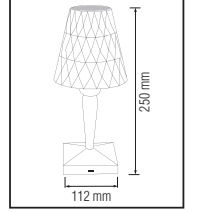

WANDA 3 CCT SERİSİ

YENİ ÜRÜN

Model	Kod	Watt	Fiyat	Koli İçi	Lümen	Renk	Işık Rengi
WANDA 3 CCT	050-005-0001-0009	1W	19,00 $	20	30 lm	KRİSTAL	3000K/4500K/6000K

50,5x21,0x57,0

8,0