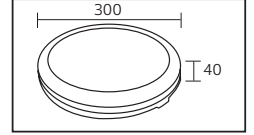

SCARLETT-30 3 CCT SERİSİ

YENİ ÜRÜN

Model	Kod	Watt	Fiyat	Koli İçi	Lümen	Renk	Işık Rengi
SCARLETT-30 3 CCT	016-070-1030-0009	30 W	44,60 $	10	2700 lm	BEYAZ	3 CCT
SCARLETT-30 3 CCT	016-070-1030-0109	30 W	44,60 $	10	2700 lm	SİYAH	3 CCT