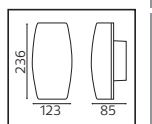

47,5x22,5x28,5	KG 6,3
50,0x25,0x38,0	KG 9,29
45,0x30,0x47,0	KG 12,19

OPERA

Model	Kod	Watt	Fiyat	Koli İçi	Lümen	Renk	Işık Rengi
OPERA-10	076-057-0010-0104	10 W	15,00 \$	40	700 lm	SİYAH	3000K

53,0x52,0x51,0	KG 5,5
----------------	--------