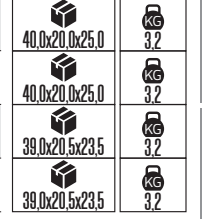

24,0x17,0x24,0	3,0
24,0x17,0x24,0	3,0
24,0x17,0x24,0	4,0
24,0x17,0x24,0	4,0

HL 449L

Model	Kod	Watt	Fiyat	Koli İçi	Lümen	Işık Rengi
HL 449L	LEDLMP-0449025001	2.5 W	1,90 \$	216	80 lm	6400K

FILAMENT CANDLE

Model	Kod	Watt	Fiyat	Koli İçi	Lümen	Işık Rengi
FILAMENT CANDLE-4	001-013-0004-0004	4 W	2,41\$	100	450 lm	3000K
FILAMENT CANDLE-4	001-013-0004-0003	4 W	2,41\$	100	450 lm	6400K
FILAMENT CANDLE-6	001-013-0006-0004	6 W	2,46\$	100	700 lm	3000K
FILAMENT CANDLE-6	001-013-0006-0003	6 W	2,46\$	100	700 lm	6400K