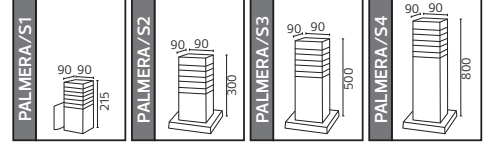

PALMERA SERİSİ

Model	Kod	Watt	Fiyat	Koli İçi	Renk
PALMERA-1	075-018-0001-0100	Max. 60W	26,00 $	10	SİYAH
PALMERA-2	075-018-0002-0100	Max. 60W	31,00 $	10	SİYAH
PALMERA-3	075-018-0003-0100	Max. 60W	44,00 $	10	SİYAH
PALMERA-4	075-018-0004-0100	Max. 60W	58,00 $	6	SİYAH

63,0x22,0x36,0	9,0
51,0x34,0x33,0	10,0
51,0x34,0x53,0	14,0
51,0x34,0x83,0	11,8