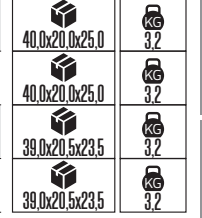

FILAMENT CANDLE

Model	Kod	Watt	Fiyat	Koli İçi	Lümen	Işık Rengi
FILAMENT CANDLE-4	001-013-0004-0004	4 W	2,41$	100	450 lm	3000K
FILAMENT CANDLE-4	001-013-0004-0003	4 W	2,41$	100	450 lm	6400K
FILAMENT CANDLE-6	001-013-0006-0004	6 W	2,46$	100	700 lm	3000K
FILAMENT CANDLE-6	001-013-0006-0003	6 W	2,46$	100	700 lm	6400K

FILAMENT CANDLE/DIM

Model	Kod	Watt	Fiyat	Koli İçi	Lümen	Işık Rengi
FILAMENT CANDLE-4/DIM	001-013-1004-0004	4 W	5,22$	100	450 lm	3000K
FILAMENT CANDLE-4/DIM	001-013-1004-0003	4 W	5,22$	100	450 lm	6400K
FILAMENT CANDLE-6/DIM	001-013-1006-0004	6 W	5,46$	100	700 lm	3000K
FILAMENT CANDLE-6/DIM	001-013-1006-0003	6 W	5,46$	100	700 lm	6400K

DİMLİ

FILAMENT FLAME

Model	Kod	Watt	Fiyat	Koli İçi	Lümen	Işık Rengi
FILAMENT FLAME-4	001-014-0004-0004	4 W	2,40$	100	450 lm	3000K
FILAMENT FLAME-4	001-014-0004-0003	4 W	2,40$	100	450 lm	6400K
FILAMENT FLAME-6	001-014-0006-0004	6 W	2,46$	100	700 lm	3000K
FILAMENT FLAME-6	001-014-0006-0003	6 W	2,46$	100	700 lm	6400K

FILAMENT FLAME/DIM

Model	Kod	Watt	Fiyat	Koli İçi	Lümen	Işık Rengi
FILAMENT FLAME-4/DIM	001-014-1004-0004	4 W	5,22$	100	450 lm	3000K
FILAMENT FLAME-4/DIM	001-014-1004-0003	4 W	5,22$	100	450 lm	6400K
FILAMENT FLAME-6/DIM	001-014-1006-0004	6 W	5,46$	100	700 lm	3000K
FILAMENT FLAME-6/DIM	001-014-1006-0003	6 W	5,46$	100	700 lm	6400K

DİMLİ