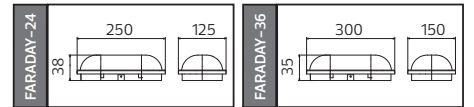

FARADAY

Model	Kod	Watt	Fiyat	Koli İçi	Lümen	Renk	Işık Rengi
FARADAY-24	071-015-0024-0004	24 W	13,90 $	40	2400 lm	BEYAZ	3000K
FARADAY-24	071-015-0024-0010	24 W	13,90 $	40	2400 lm	BEYAZ	8000K
FARADAY-36	071-015-0036-0004	36 W	18,10 $	30	3600 lm	BEYAZ	3000K
FARADAY-36	071-015-0036-0010	36 W	18,10 $	30	3600 lm	BEYAZ	8000K

PLASTİK

NORTON

Model	Kod	Watt	Fiyat	Koli İçi	Lümen	Renk	Işık Rengi
NORTON-24	071-016-0024-0004	24 W	14,50 $	40	2400 lm	BEYAZ	3000K
NORTON-24	071-016-0024-0010	24 W	14,50 $	40	2400 lm	BEYAZ	8000K
NORTON-36	071-016-0036-0004	36 W	19,50 $	30	3600 lm	BEYAZ	3000K
NORTON-36	071-016-0036-0010	36 W	19,50 $	30	3600 lm	BEYAZ	8000K

PLASTİK