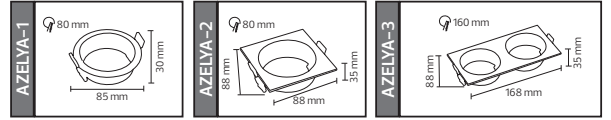

AZELYA SERİSİ

Model	Kod	Watt	Fiyat	Koli İçi	Renk
AZELYA-1	015-048-0001-0100	Max. 10W	2,32 $	200	SİYAH
AZELYA-2	015-048-0002-0100	Max. 10W	2,37 $	200	SİYAH
AZELYA-3	015-048-0003-0100	Max. 2x10W	4,74 $	120	SİYAH

50.0x37.0x40.0	8.5
52.0x37.0x50.0	10.2
50.0x37.0x39.0	11.0

META

AZELYA SERİSİ

Model	Kod	Watt	Fiyat	Koli İçi	Renk
AZELYA-1	015-048-0001-0000	Max. 10W	2,32 $	200	BEYAZ
AZELYA-2	015-048-0002-0000	Max. 10W	2,37 $	200	BEYAZ
AZELYA-3	015-048-0003-0000	Max. 2x10W	4,74 $	120	BEYAZ

50.0x37.0x40.0	8.5
52.0x37.0x50.0	10.2
50.0x37.0x39.0	11.0

META

AZELYA SERİSİ

Model	Kod	Watt	Fiyat	Koli İçi	Renk
AZELYA-1	015-048-0001-1300	Max. 10W	2,32 $	200	SİYAH-BEYAZ
AZELYA-2	015-048-0002-1300	Max. 10W	2,37 $	200	SİYAH-BEYAZ
AZELYA-3	015-048-0003-1300	Max. 2x10W	4,74 $	120	SİYAH-BEYAZ

50.0x37.0x40.0	8.5
52.0x37.0x50.0	10.2
50.0x37.0x39.0	11.0

META